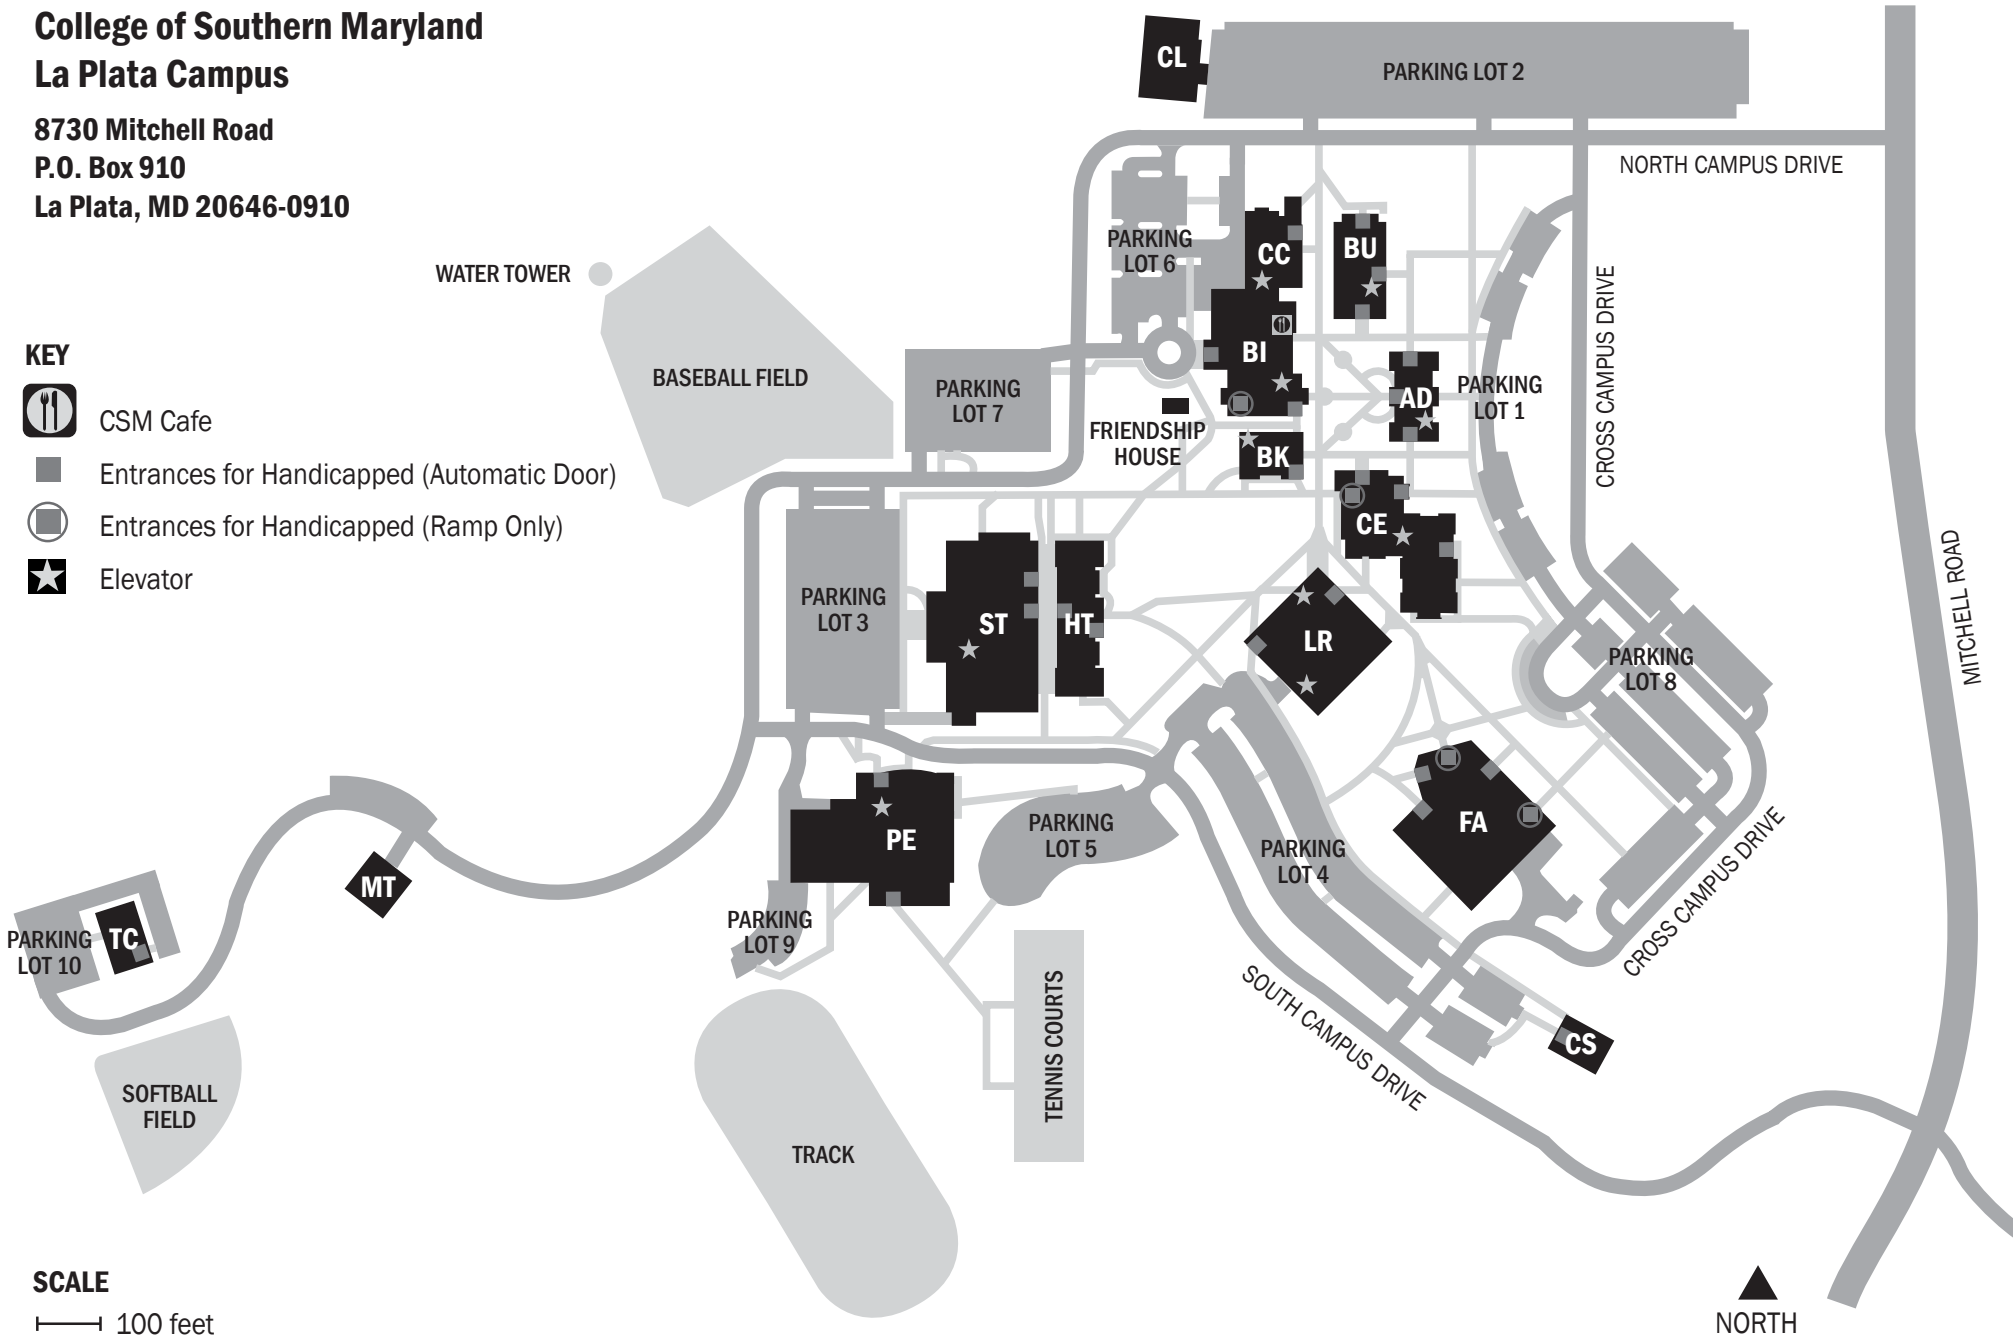

College of Southern Maryland La Plata Campus

8730 Mitchell Road
P.O. Box 910
La Plata, MD 20646-0910

KEY

CSM Cafe

Entrances for Handicapped (Automatic Door)

Entrances for Handicapped (Ramp Only)

Elevator

SCALE

— 100 feet

BUILDINGS

AD - Administration Building
BI - Center for Business and Industry
BK - Bookstore Building
BU - Business Classroom Building

CC - Campus Center
CE - Community Education Building
CL - St. Charles Children's Learning Center
CS - Campus Services
FA - Fine Arts Center

HT - James C. Mitchell Center for Health Technology
LR - Learning Resource Center
MT - Facilities Building
PE - Physical Education Center

ST - Francis P. Chiamonte, MD Center for Science and Technology
TC - Maryland Center for Environmental Training